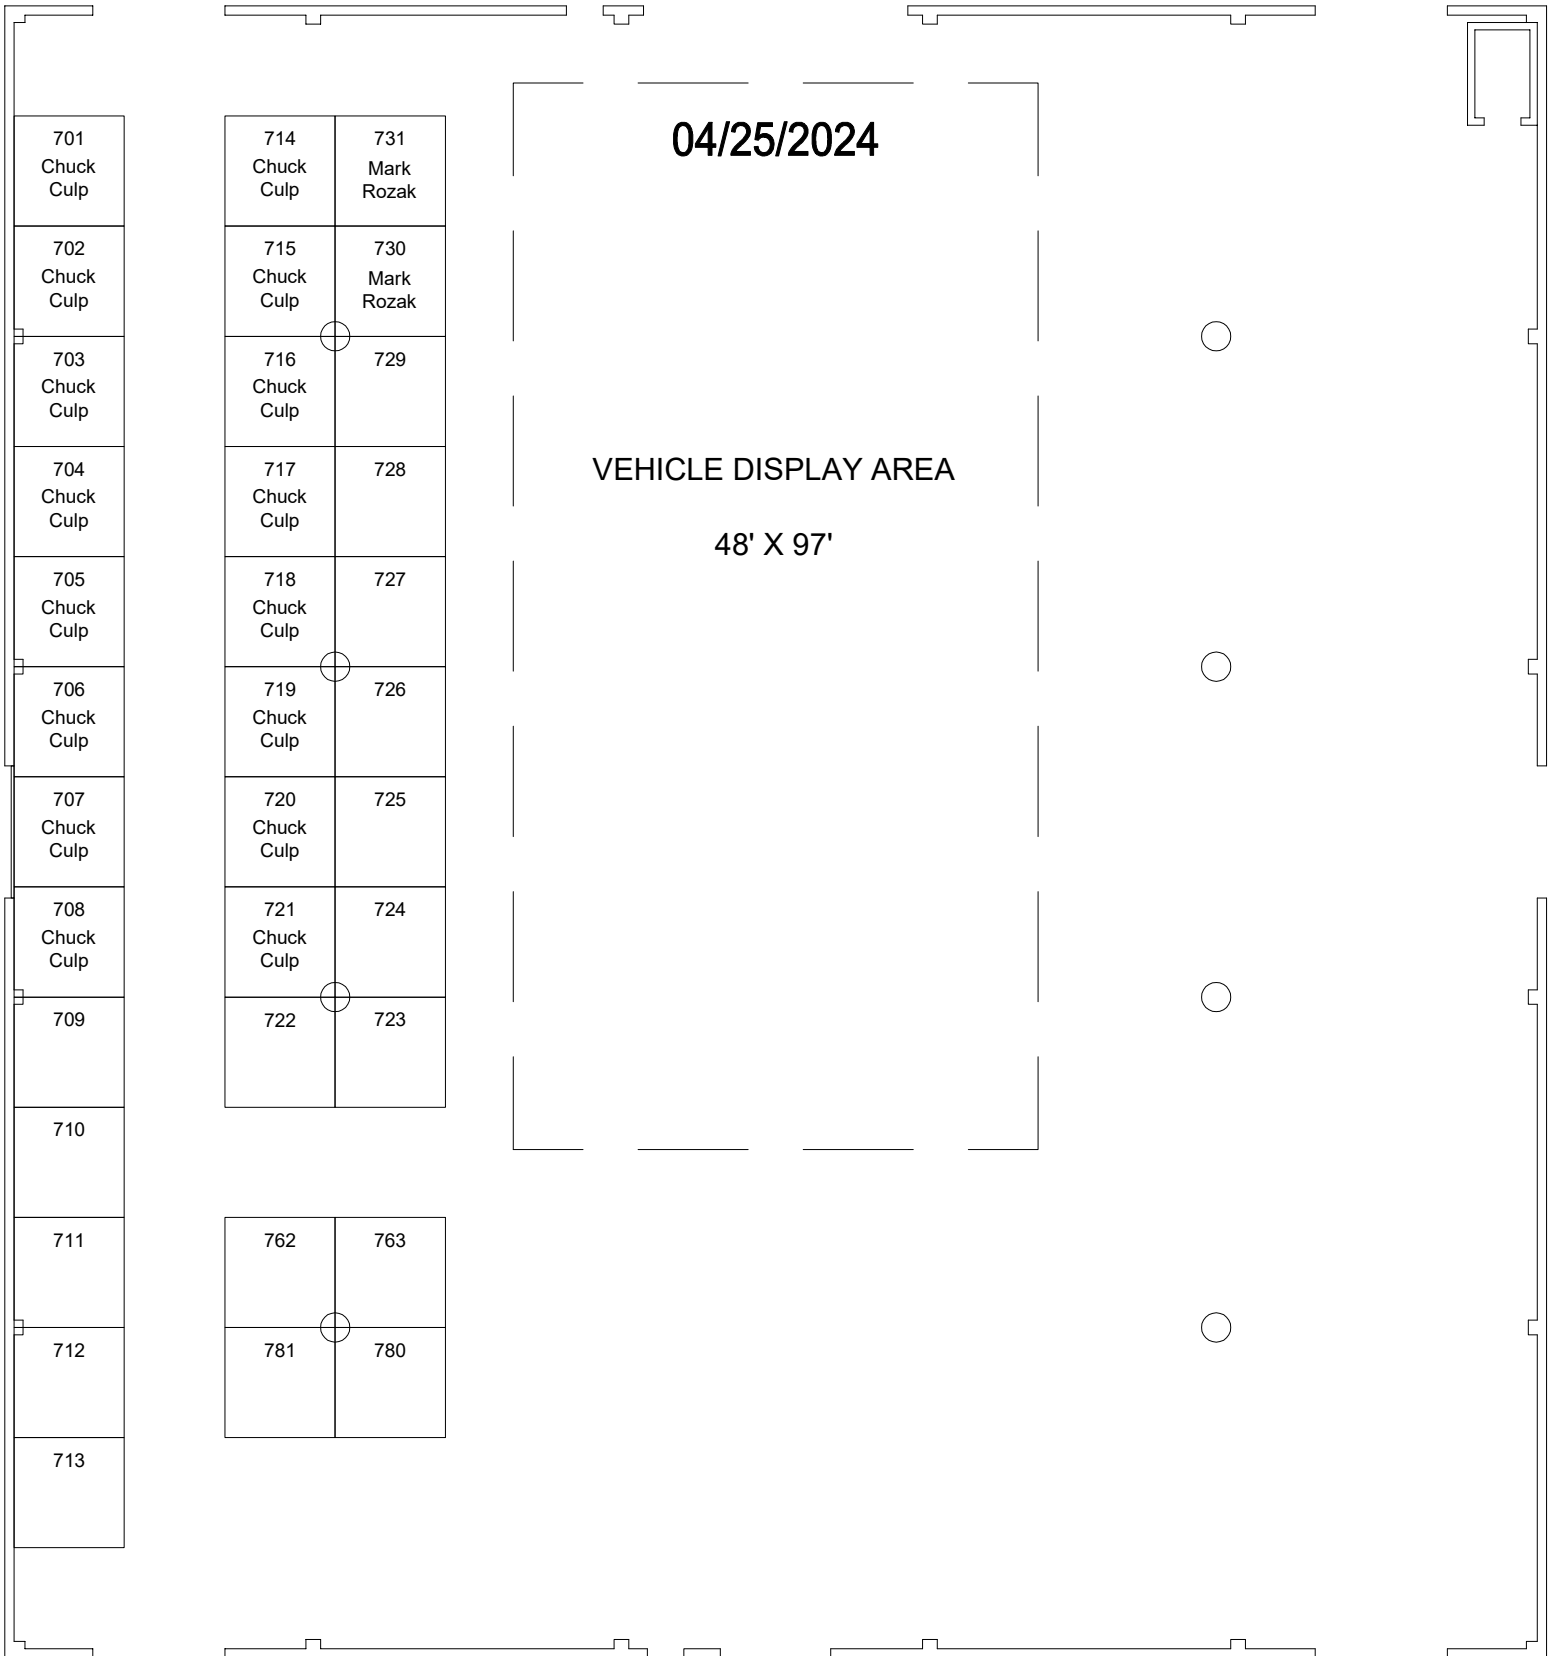

FRONT FACING NORTH AND EAST MIDWAY

04/25/2024

VEHICLE DISPLAY AREA

48' X 97'

701
Chuck
Culp

702
Chuck
Culp

703
Chuck
Culp

704
Chuck
Culp