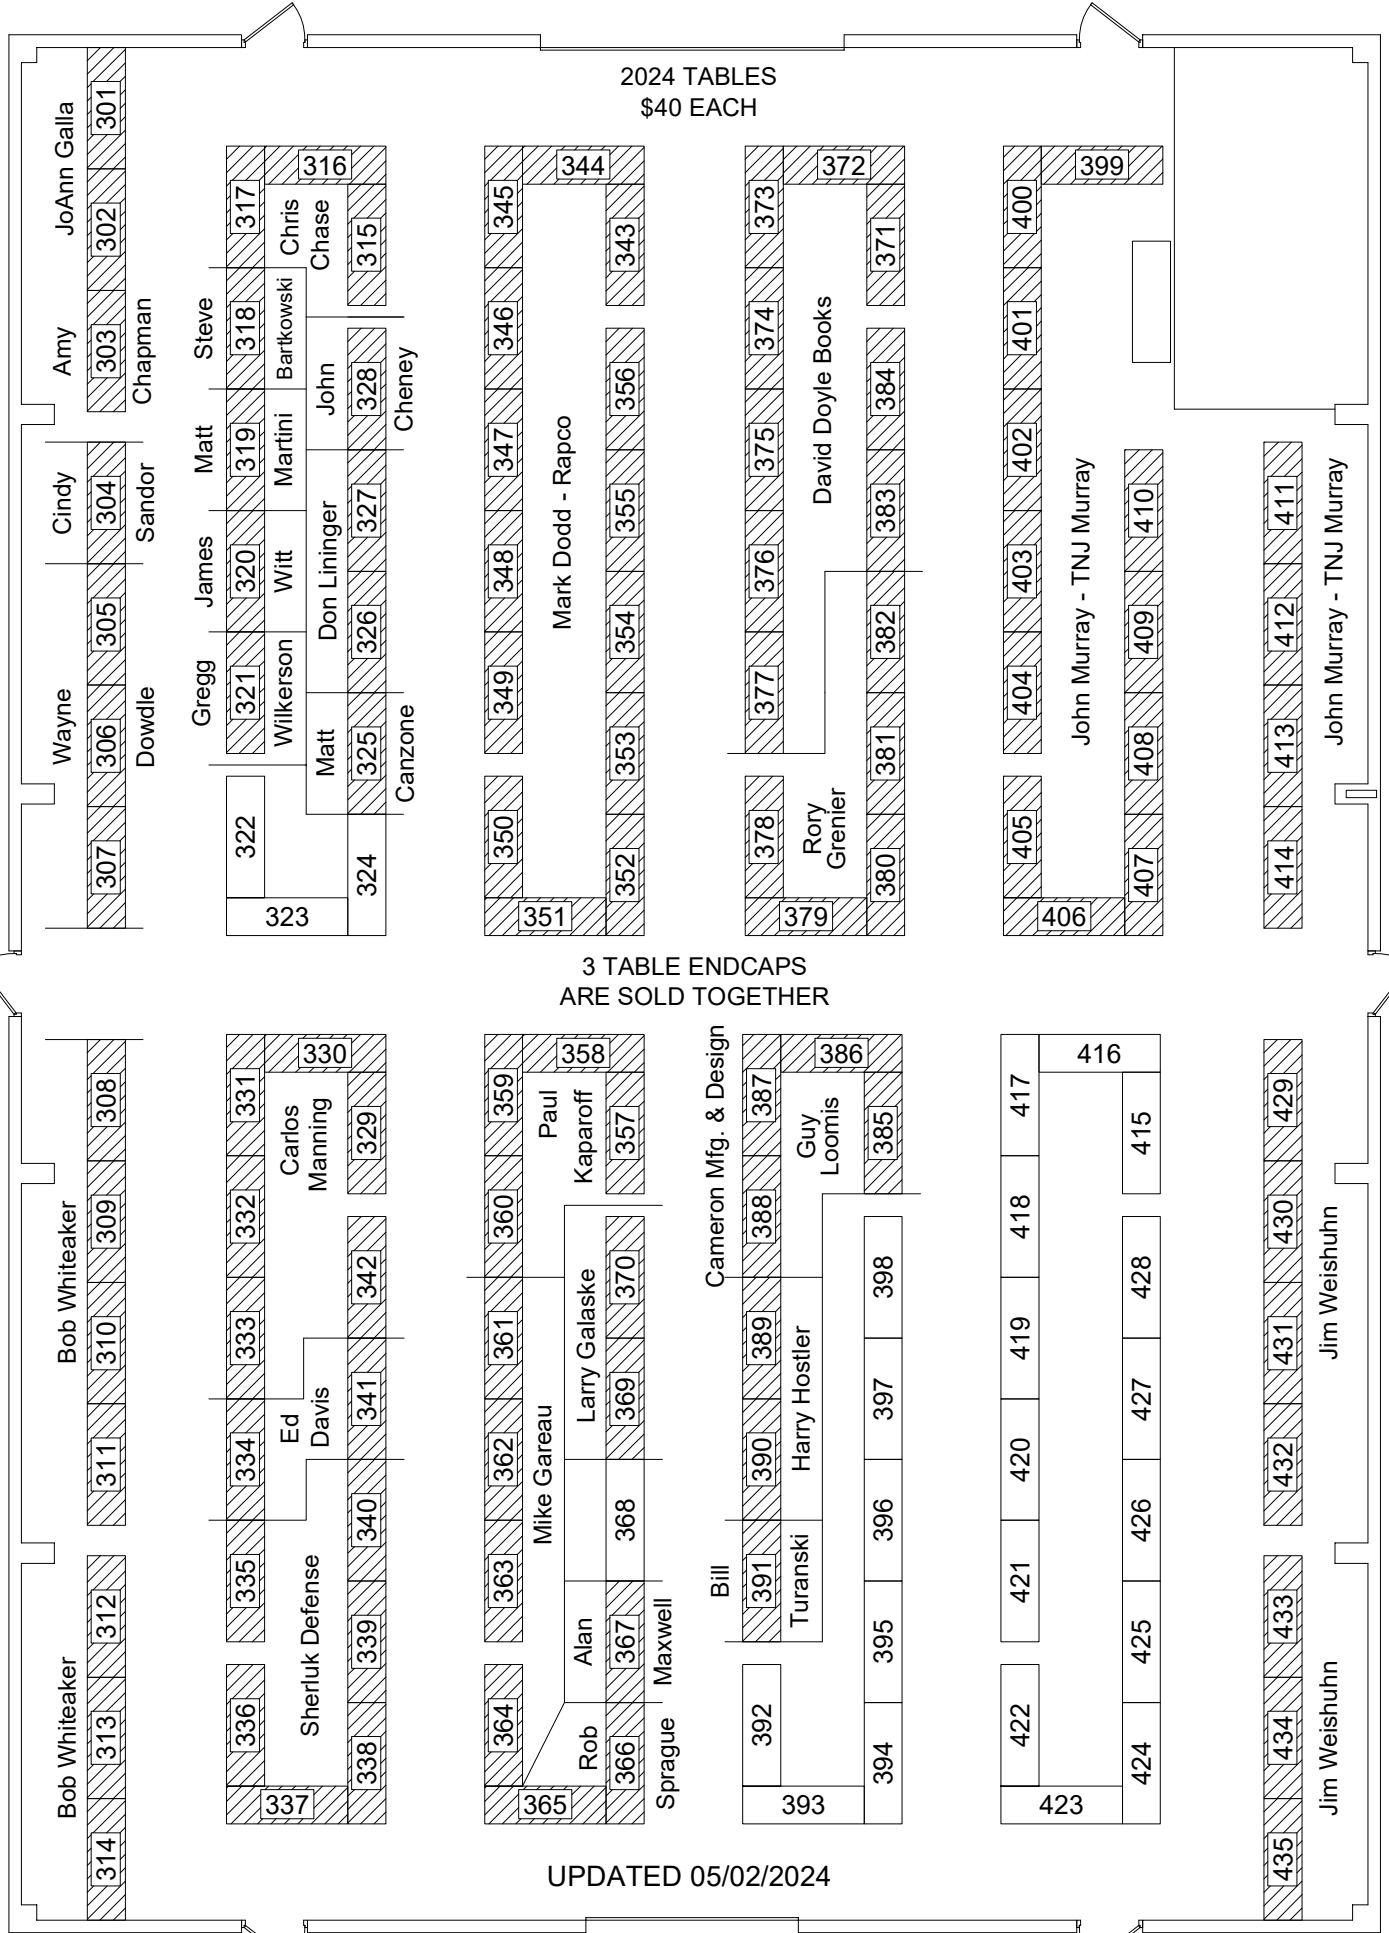

116	Dan Rhame
115	Dan Rhame
114	Dan Rhame
113	Derrick Kulcsar
112	Derrick Kulcsar

YOUTH BUILDING

FRONT FACING EAST AND MIDWAY

2024 TABLES
\$40 EACH

3 TABLE ENDCAPS
ARE SOLD TOGETHER

UPDATED 05/02/2024

BUILDING L - LEGACY